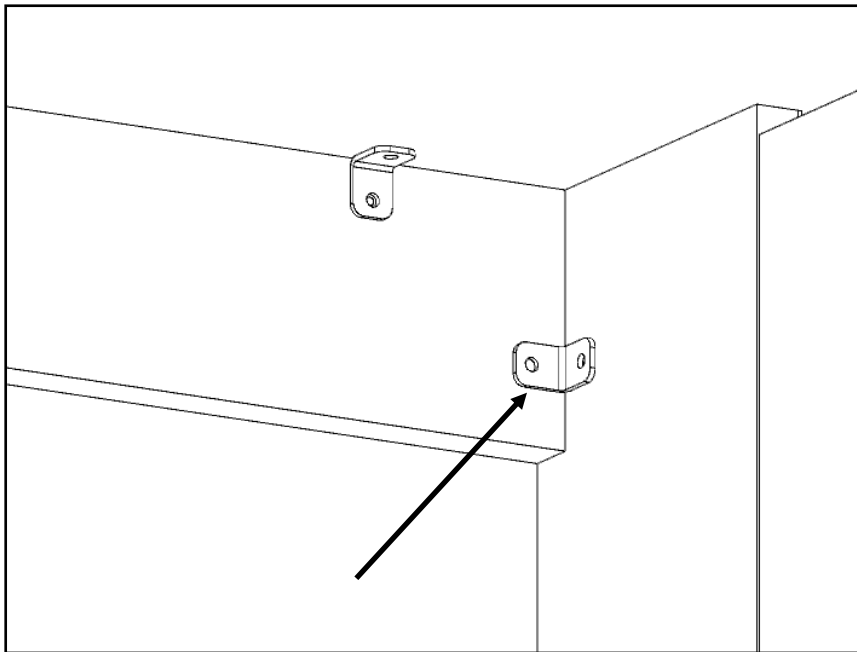

FIGURE A:

3 Position and install the modesty panel flush with the outside face of the shroud on the approach side of the desk. The modesty panel should be square with the work surface and the face of the modesty panel inset approximately 2mm from the edge. (FIGURE B)

Assembly Instruction

4

Position and install last angle bracket to modesty panel and shroud approximately 1" above the bottom edge of the panel.
(FIGURE D)

Note: *This bracket position does not have pilot holes*