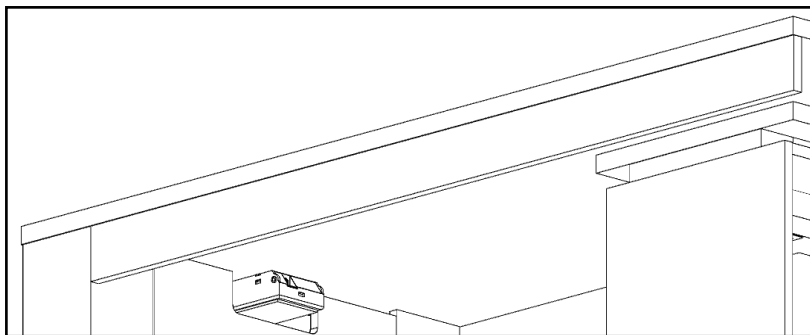

FIGURE A:

3 Position and install the modesty panel flush with the outside face of the shroud on the approach side of the desk. The modesty panel should be square with the work surface and the face of the modesty panel inset approximately 2mm from the edge. (FIGURE B)

Install the modesty using 5 screws into the underside of the worksurface. (FIGURE C)

FIGURE B:

FIGURE C:

Tessera Adjustable Height Desk w/ Bookshelf

Package Contents

Tools Required

Electric Driver w/ #2 Phillips Bit
or #2 Phillips Screw Driver