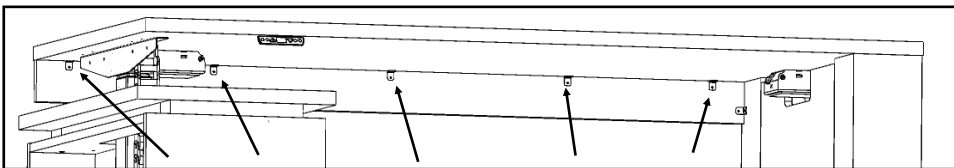

FIGURE A:

3 Position and install the modesty panel flush with the outside face of the shroud on the approach side of the desk. The modesty panel should be square with the work surface and the face of the modesty panel inset approximately 2mm from the edge. (FIGURE B)

Install the modesty using 5 screws into the underside of the worksurface. (FIGURE C)

FIGURE B:

FIGURE C:

Tessera Adjustable Height Desk w/ Bookshelf

Package Contents

Tools Required

Electric Driver w/ #2 Phillips Bit
or #2 Phillips Screw Driver