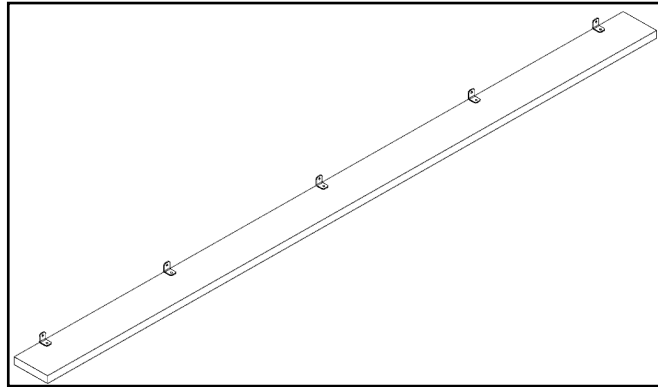

Assembly Instruction

1 MODESTY PANEL INSTALLATION

Modesty panel comes unattached from the main assembly. It is located in it's own pack within the main assembly pack. Remove the mod panel and lay out on the floor with the pilot holes facing up.

2 Preinstall 5x of the included brackets onto the panel located at the pre-drilled pilot holes using the included hardware. The top face of the bracket should be aligned with the edge when installed. (FIGURE A)

FIGURE A:

3 Position and install the modesty panel flush with the outside face of the shroud on the approach side of the desk. The modesty panel should be square with the work surface and the face of the modesty panel inset approximately 2mm from the edge. (FIGURE B)