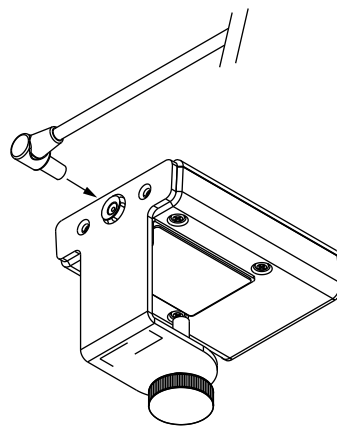

## INSTALLATION INSTRUCTIONS EDGE MOUNT

7/8" - 1-7/8" Min and Max Table Thickness