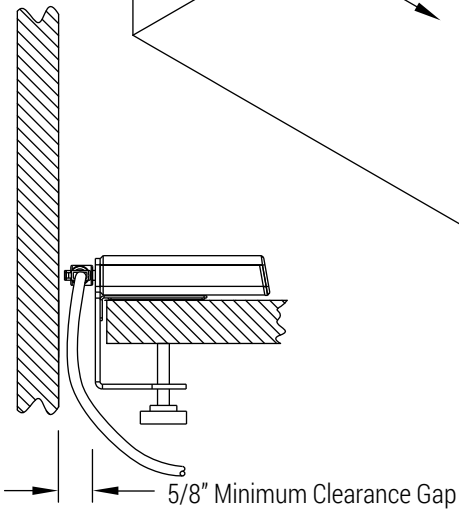

## INSTALLATION INSTRUCTIONS EDGE MOUNT

7/8" - 1-7/8" Min and Max Table Thickness