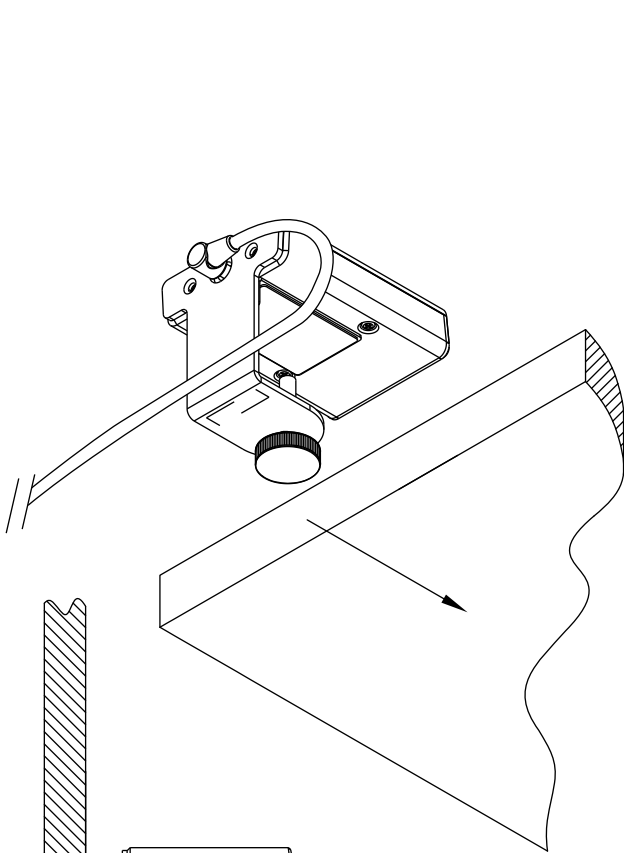

## INSTALLATION INSTRUCTIONS EDGE MOUNT

7/8" - 1-7/8" Min and Max Table Thickness