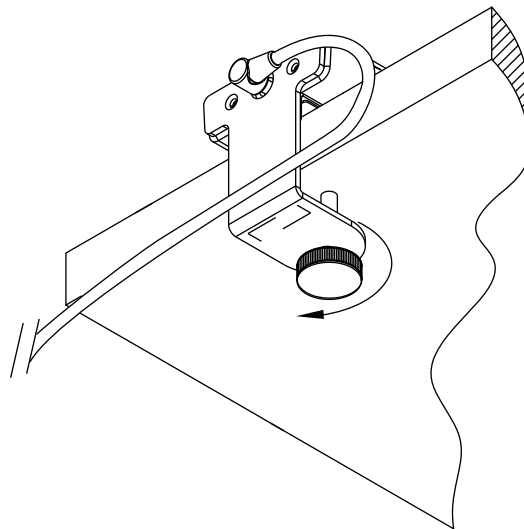

## INSTALLATION INSTRUCTIONS EDGE MOUNT

7/8" - 1-7/8" Min and Max Table Thickness