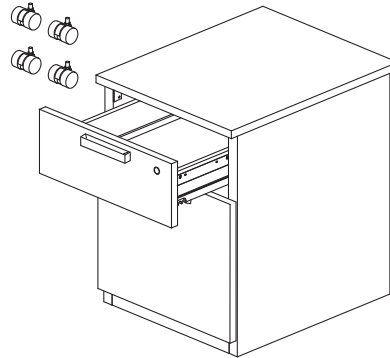

Assembly Instructions

1

Locate 4 casters shipped in top drawer of unit (Figure A).

Figure A

2

On a smooth, clean, soft surface lay unit on its side. Place a washer onto each caster, with the adjustable wrench tighten firmly (Figure B).

Figure B

3

Carefully turn unit upright (Figure C).

Figure C

Casbah™ Casegoods Mobile Pedestal Caster Installation

Recommended Tools

- Adjustable Wrench

Package Contents	Qty.
• Mobile Pedestal	1
• Screw-in Casters	4
• Washers	4