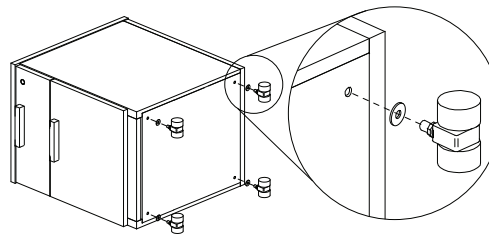

Assembly Instructions

1

Locate 4 casters shipped in top drawer of unit (Figure A).

Figure A

2

On a smooth, clean, soft surface lay unit on its side. Place a washer onto each caster, with the adjustable wrench tighten firmly (Figure B).

Figure B

3

Carefully turn unit upright (Figure C).

Figure C

Casbah™ Casegoods Mobile Pedestal Caster Installation

Recommended Tools

- Adjustable Wrench

Package Contents	Qty.
• Mobile Pedestal	1
• Screw-in Casters	4
• Washers	4