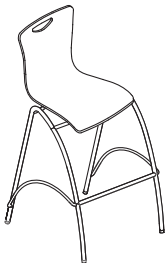

ARMLESS STOOL

N44SM2WPE	Pecan, Package of 2	$	1520
N44SM2WIM	Brighton, Package of 2		1520
N44SM2WBL	Black, Package of 2		1520
N44SM2WGR	Grey, Package of 2		1520
N44SM2WWH	White, Package of 2		1520

DIMENSIONS

Width	21½	Seat Height	29¾	Back Height	17¾	Weight	24.5
Depth	24¾	Seat Depth	17¾	Back Width	17¾	Cubic Ft.	9.6
Height	43¾	Seat Width	18				

GANGING BRACKET

N44GB	Package of 5 pairs	$	59

DIMENSIONS

Width	4½			Weight	4
Depth	1			Cubic Ft.	0.5
Height	1½				

- 1 pair is required to gang 2 chairs, 2 pairs will gang 3 chairs
- Armless models or alternating armless and arm chair may be ganged
- 2 arm chairs cannot be ganged together