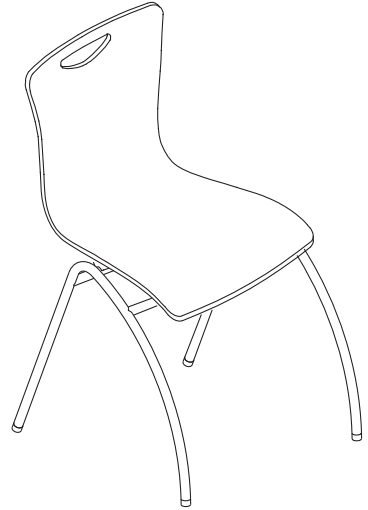


JEWEL

Product Specifications	300
Product Pages	301

JEWEL

JEWEL PRODUCT SPECIFICATIONS

FRAME CONSTRUCTION

- $\frac{29}{32}$ " hot rolled, welded, polished, tubular steel

SEAT AND BACK

- $\frac{7}{16}$ " molded plywood cross banded for strength
- Custom molded and contoured for comfort and support

WOOD

- Beech

STACKABILITY

- Side chair and stool bumpers are each stackable up to 4 high
- Rubber stack bumpers are standard

GANGING BRACKETS

- Sold in package of 5 pairs
- 1 pair is required to gang 2 chairs, 2 pairs will gang 3 chairs
- Ganging brackets snap onto the legs
- Armless models or alternating armless and arm chair may be connected
- 2 arm chair models cannot be ganged side by side

TO ORDER, SPECIFY:

1. Model Number

ARMLESS

MODEL NO.

LIST PRICE

N44GM1WPE	Pecan	\$	506
N44GM1WIM	Brighton		506
N44GM1WBL	Black		506
N44GM1WGR	Grey		506
N44GM1WWH	White		506

DIMENSIONS

Width	19¾	Seat Height	18¾	Back Height	17¾	Weight	15
Depth	23¾	Seat Depth	17¾	Back Width	17¾	Cubic Ft.	4.5
Height	31¾	Seat Width	18				